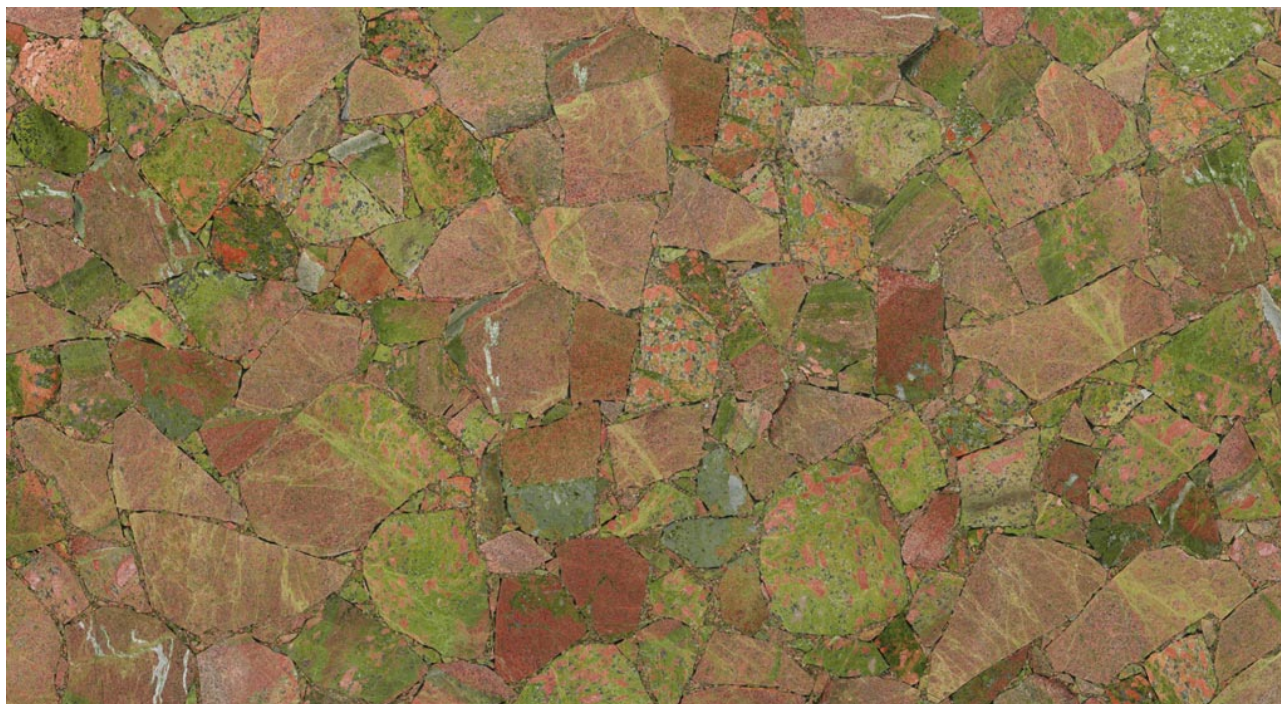

Unakite

Note: Natural stones are a product of nature and therefore variations in tones, shadowing, veining, texture and colour are inherent. Images and samples only represent the general characteristics of the stone.

Product Specifications

Stone type	Precioustone
Color	red
Origin	-
Compressive strength (kg/cm ²)	
After freezing (kg/cm ²)	
Ultimate tensile strength (kg/cm ²)	
Coefficient of thermal expansion (mm/mcm°C)	
Water absorption (%)	
Impact test/min. fall height (cm)	
Frictional Wear Test (mm)	
Density (kg/cm ³)	