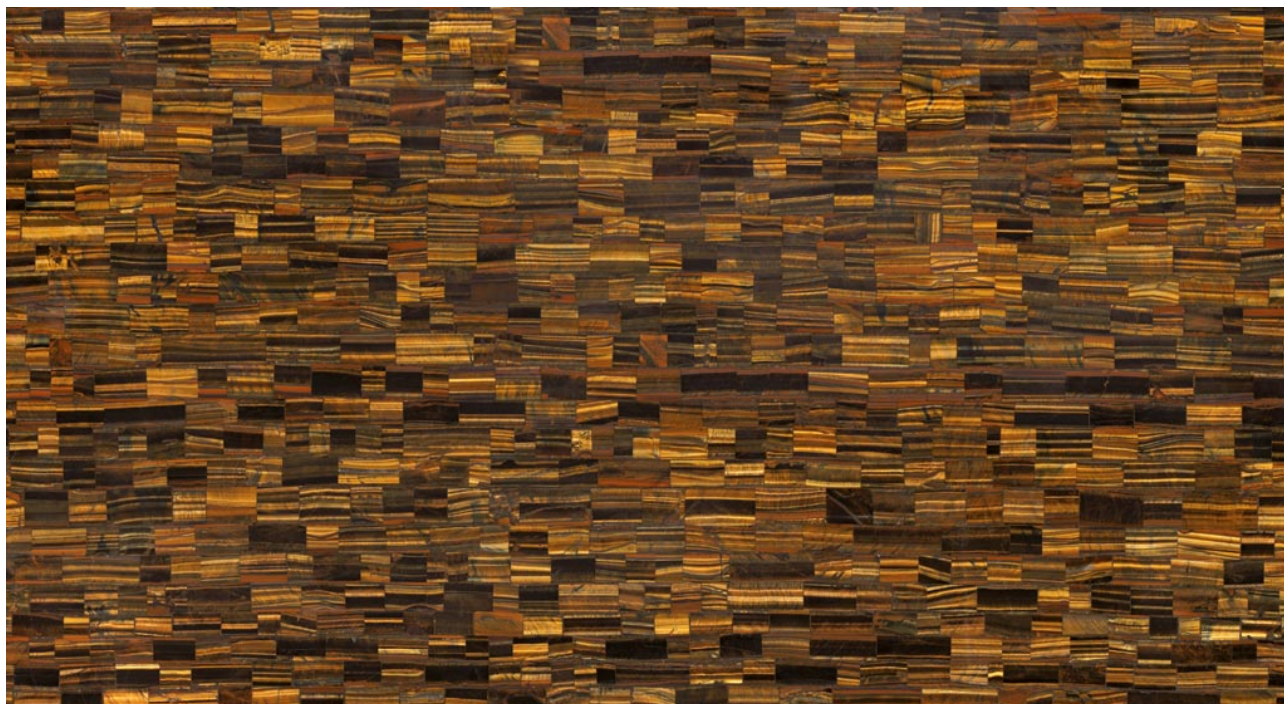

Tiger Eye Gold

Note: Natural stones are a product of nature and therefore variations in tones, shadowing, veining, texture and colour are inherent. Images and samples only represent the general characteristics of the stone.

Product Specifications

Stone type	Precioustone
Color	brown
Origin	-
Compressive strength (kg/cm ²)	
After freezing (kg/cm ²)	
Ultimate tensile strength (kg/cm ²)	
Coefficient of thermal expansion (mm/mcm°C)	
Water absorption (%)	
Impact test/min. fall height (cm)	
Frictional Wear Test (mm)	
Density (kg/cm ³)	