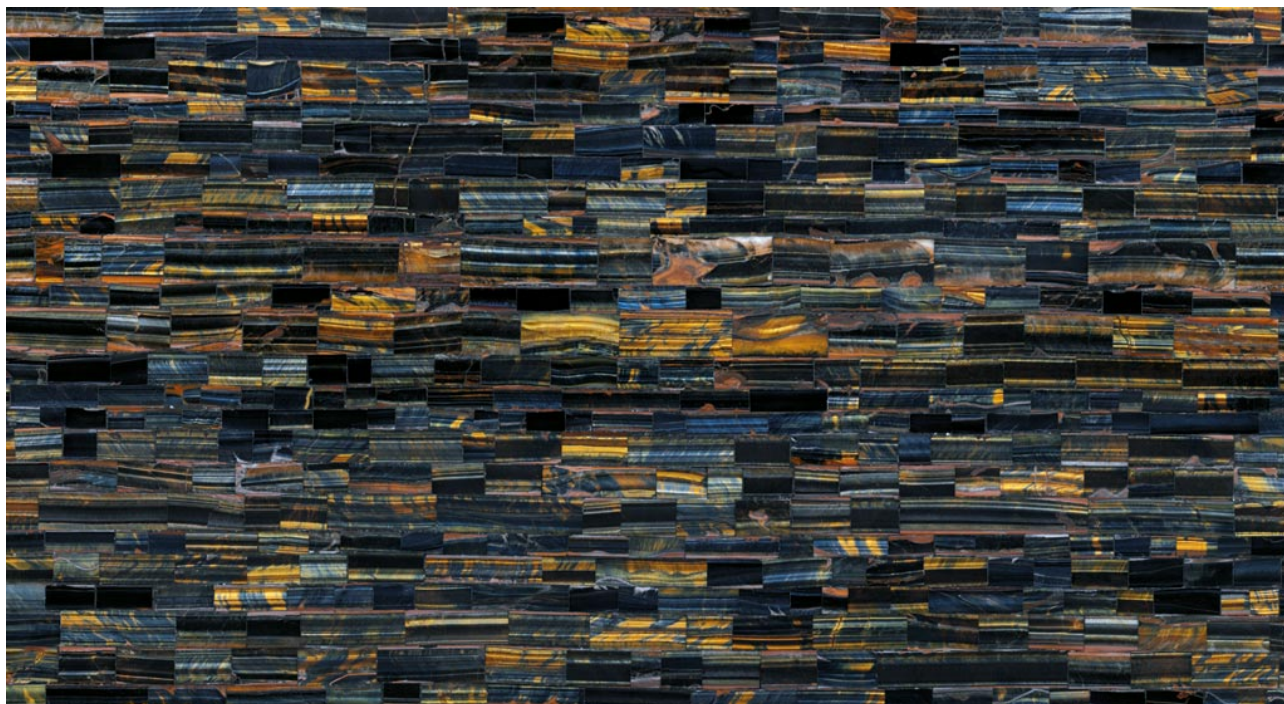

Tiger Eye Blue

Note: Natural stones are a product of nature and therefore variations in tones, shadowing, veining, texture and colour are inherent. Images and samples only represent the general characteristics of the stone.

Product Specifications

Stone type	Precioustone
Color	blue
Origin	-
Compressive strength (kg/cm ²)	
After freezing (kg/cm ²)	
Ultimate tensile strength (kg/cm ²)	
Coefficient of thermal expansion (mm/mcm°C)	
Water absorption (%)	
Impact test/min. fall height (cm)	
Frictional Wear Test (mm)	
Density (kg/cm ³)	