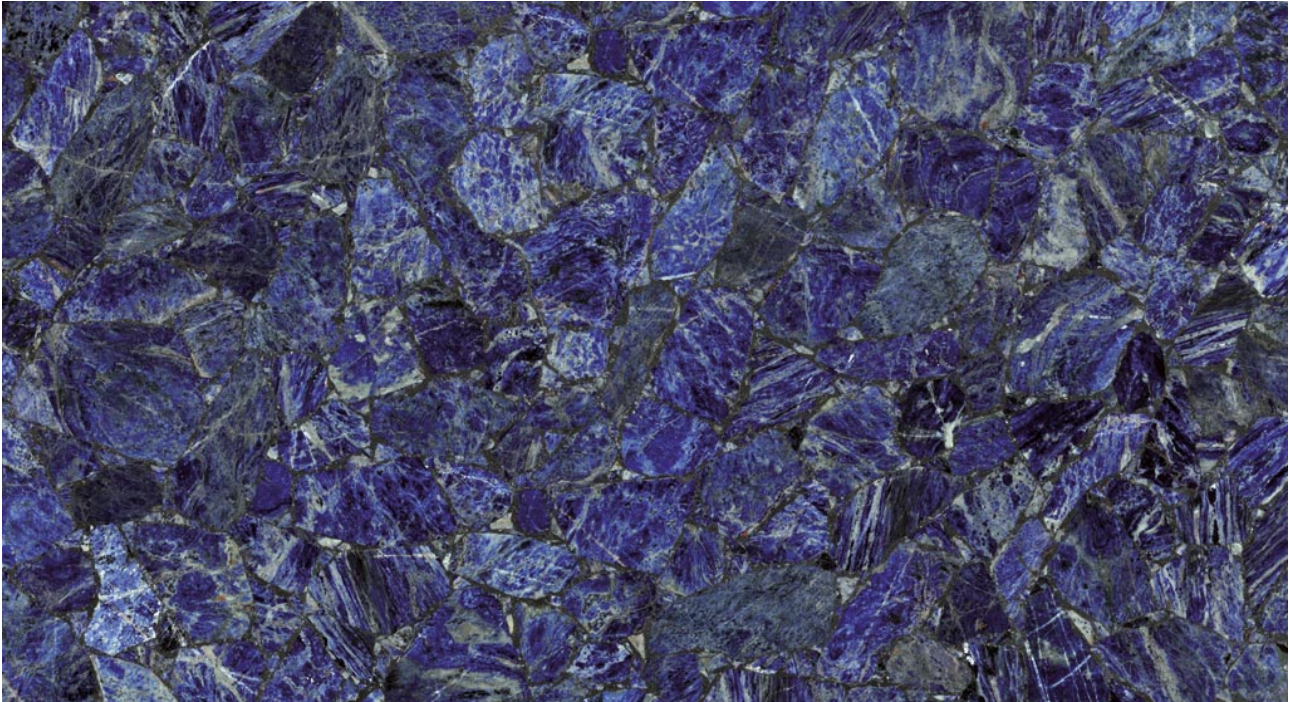

Sodalite Blue

Note: Natural stones are a product of nature and therefore variations in tones, shadowing, veining, texture and colour are inherent. Images and samples only represent the general characteristics of the stone.

Product Specifications

Stone type	Precioustone
Color	blue
Origin	-
Compressive strength (kg/cm ²)	
After freezing (kg/cm ²)	
Ultimate tensile strength (kg/cm ²)	
Coefficient of thermal expansion (mm/mcm°C)	
Water absorption (%)	
Impact test/min. fall height (cm)	
Frictional Wear Test (mm)	
Density (kg/cm ³)	