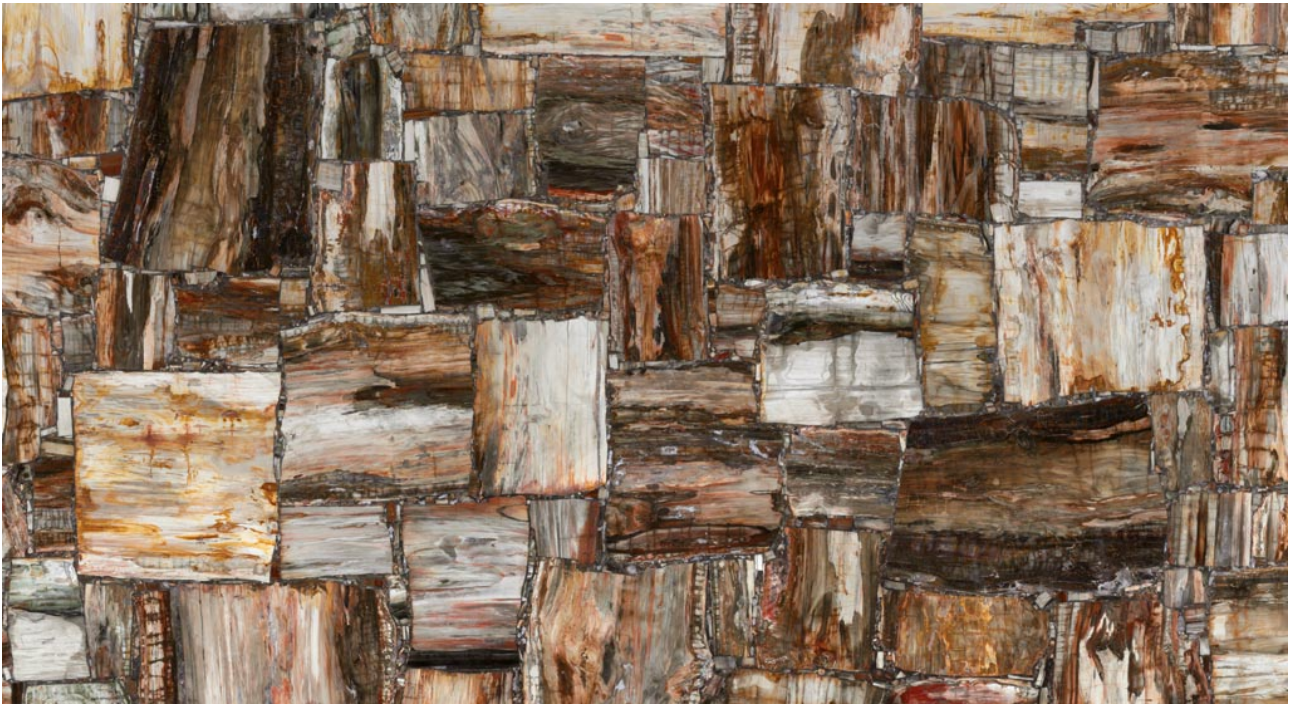

Retro Brown Petrified Wood

Note: Natural stones are a product of nature and therefore variations in tones, shadowing, veining, texture and colour are inherent. Images and samples only represent the general characteristics of the stone.

Product Specifications

Stone type	Precioustone
Color	brown
Origin	-
Compressive strength (kg/cm ²)	
After freezing (kg/cm ²)	
Ultimate tensile strength (kg/cm ²)	
Coefficient of thermal expansion (mm/mcm°C)	
Water absorption (%)	
Impact test/min. fall height (cm)	
Frictional Wear Test (mm)	
Density (kg/cm ³)	