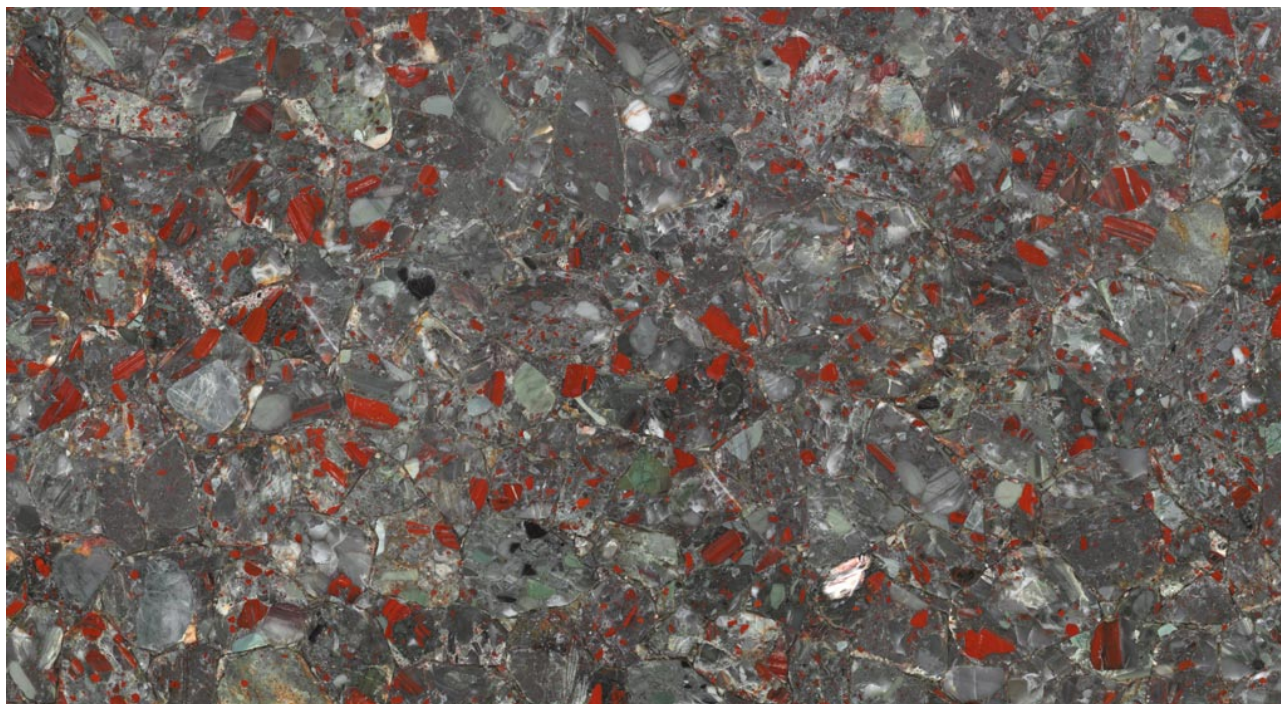

Bloodstone

Note: Natural stones are a product of nature and therefore variations in tones, shadowing, veining, texture and colour are inherent. Images and samples only represent the general characteristics of the stone.

Product Specifications

Stone type	Precioustone
Color	red
Origin	-
Compressive strength (kg/cm ²)	
After freezing (kg/cm ²)	
Ultimate tensile strength (kg/cm ²)	
Coefficient of thermal expansion (mm/mcm°C)	
Water absorption (%)	
Impact test/min. fall height (cm)	
Frictional Wear Test (mm)	
Density (kg/cm ³)	