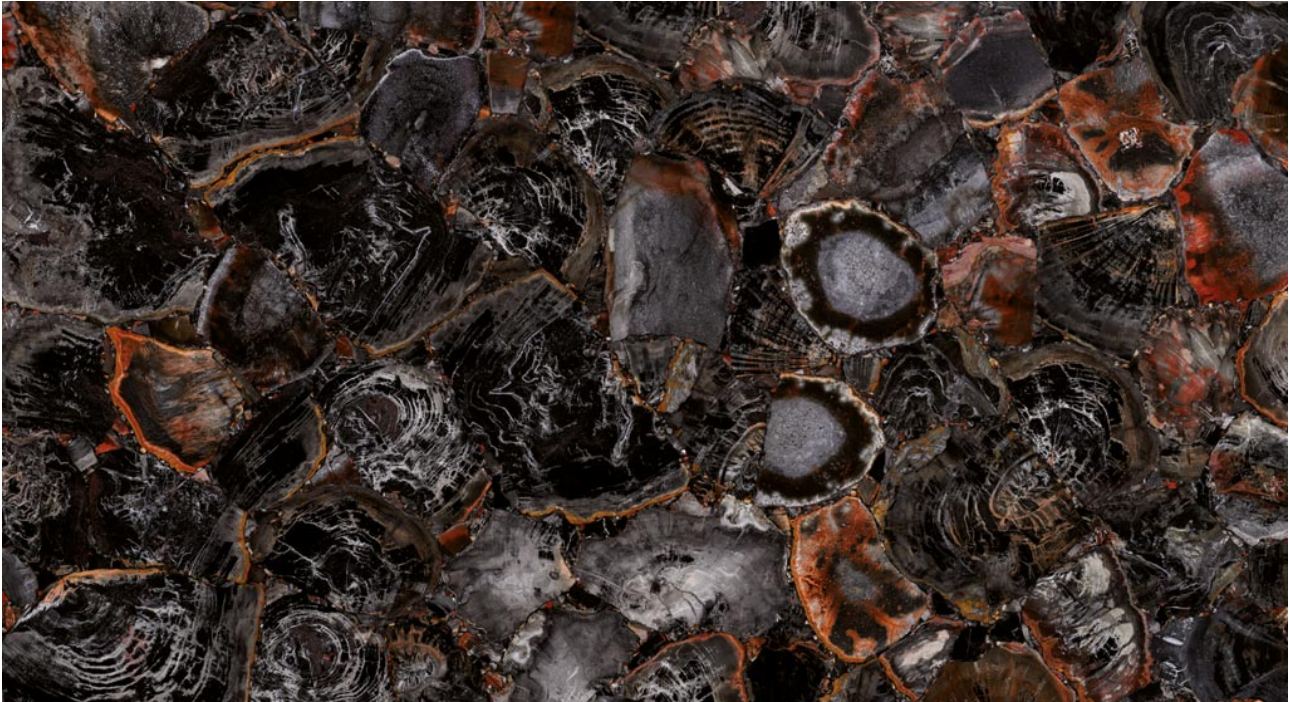

Black Petrified Wood

Note: Natural stones are a product of nature and therefore variations in tones, shadowing, veining, texture and colour are inherent. Images and samples only represent the general characteristics of the stone.

Product Specifications

Stone type	Precioustone
Color	black
Origin	-
Compressive strength (kg/cm ²)	
After freezing (kg/cm ²)	
Ultimate tensile strength (kg/cm ²)	
Coefficient of thermal expansion (mm/mcm°C)	
Water absorption (%)	
Impact test/min. fall height (cm)	
Frictional Wear Test (mm)	
Density (kg/cm ³)	