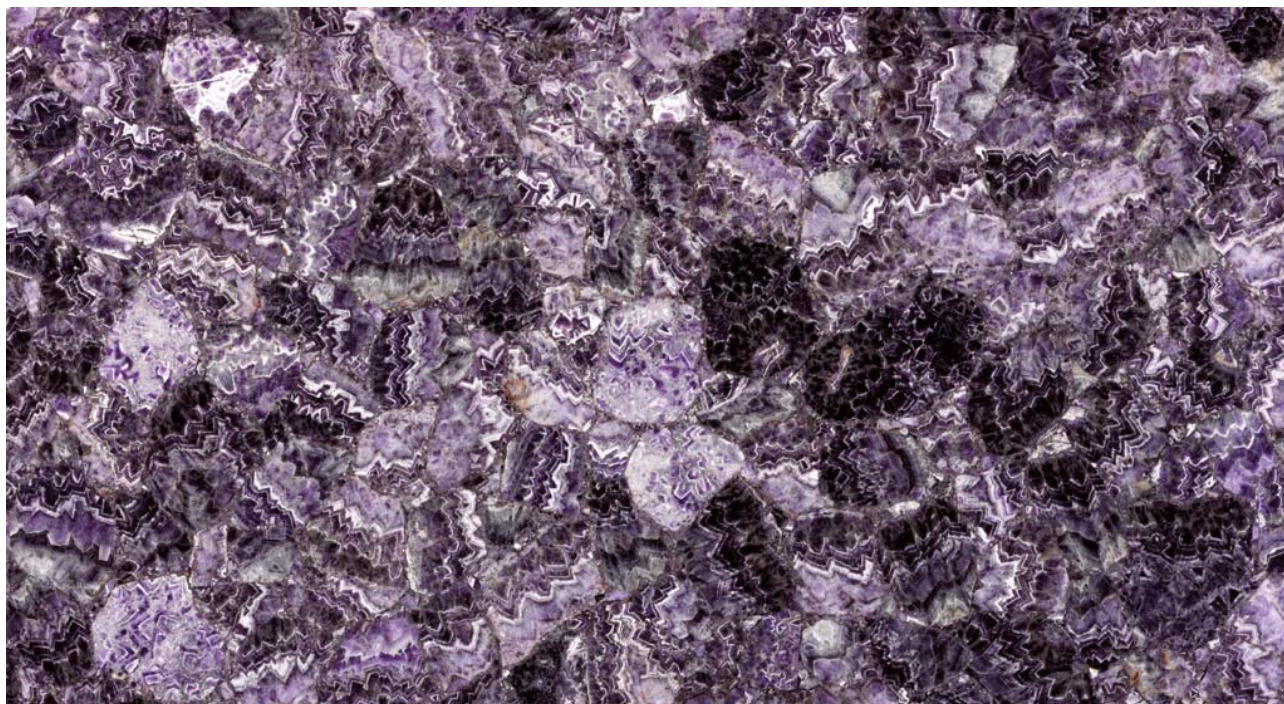

Ametista Extra

Note: Natural stones are a product of nature and therefore variations in tones, shadowing, veining, texture and colour are inherent. Images and samples only represent the general characteristics of the stone.

Product Specifications

Stone type	Precioustone
Color	pink
Origin	-
Compressive strength (kg/cm ²)	
After freezing (kg/cm ²)	
Ultimate tensile strength (kg/cm ²)	
Coefficient of thermal expansion (mm/mcm°C)	
Water absorption (%)	
Impact test/min. fall height (cm)	
Frictional Wear Test (mm)	
Density (kg/cm ³)	