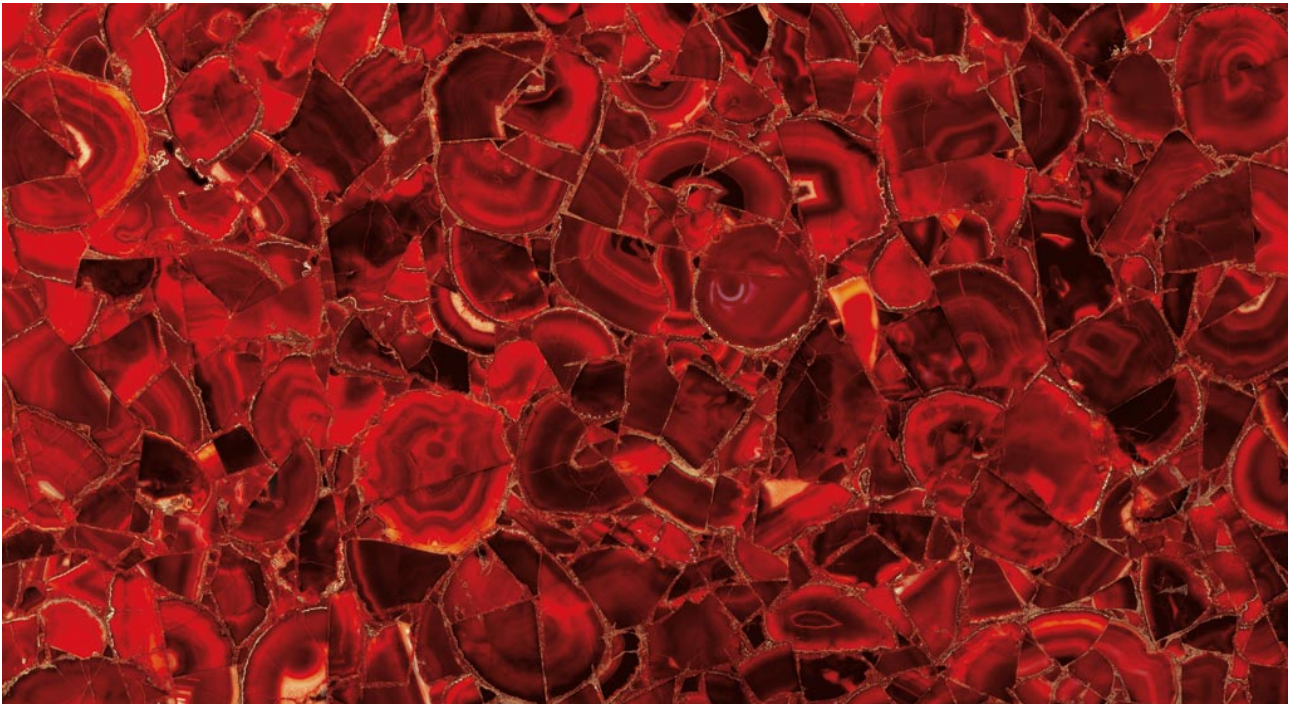

Ruby Carnelian

Note: Natural stones are a product of nature and therefore variations in tones, shadowing, veining, texture and colour are inherent. Images and samples only represent the general characteristics of the stone.

Product Specifications

Stone type	Gemstone
Color	red
Origin	-
Compressive strength (kg/cm ²)	
After freezing (kg/cm ²)	
Ultimate tensile strength (kg/cm ²)	
Coefficient of thermal expansion (mm/mcm°C)	
Water absorption (%)	
Impact test/min. fall height (cm)	
Frictional Wear Test (mm)	
Density (kg/cm ³)	