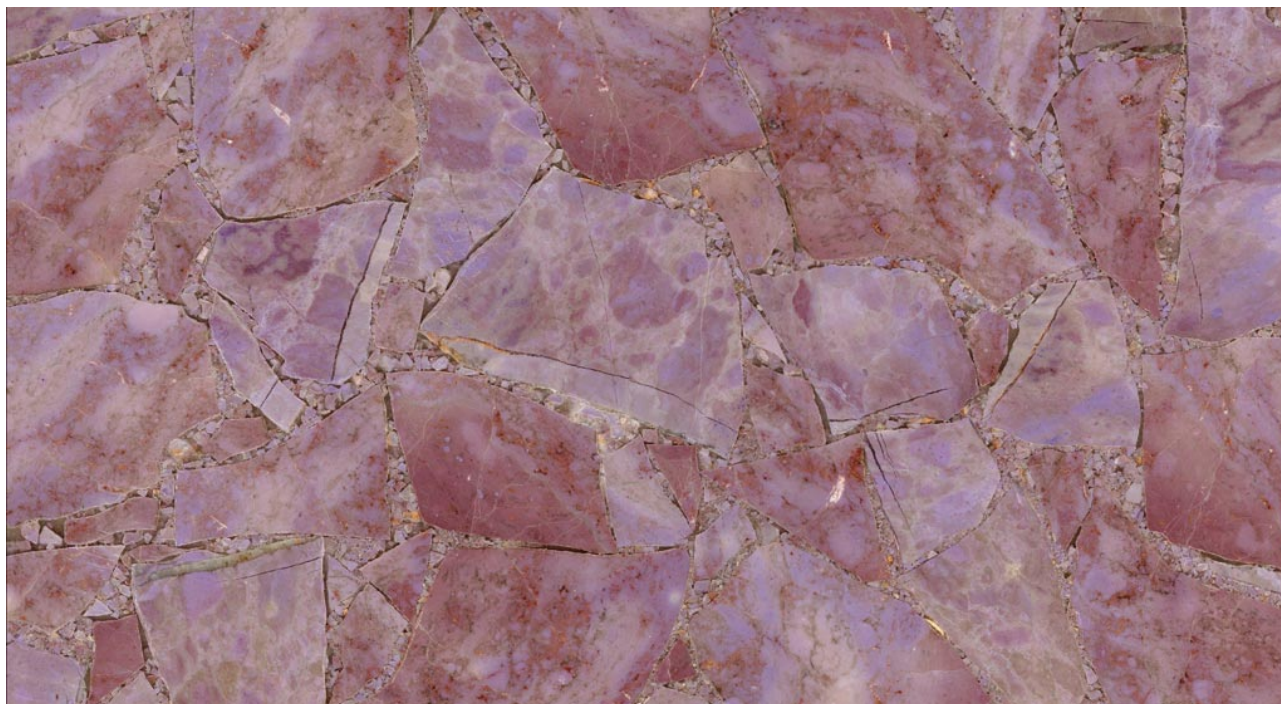

Purple Jade

Note: Natural stones are a product of nature and therefore variations in tones, shadowing, veining, texture and colour are inherent. Images and samples only represent the general characteristics of the stone.

Product Specifications

Stone type	Gemstone
Color	pink
Origin	-
Compressive strength (kg/cm ²)	
After freezing (kg/cm ²)	
Ultimate tensile strength (kg/cm ²)	
Coefficient of thermal expansion (mm/mcm°C)	
Water absorption (%)	
Impact test/min. fall height (cm)	
Frictional Wear Test (mm)	
Density (kg/cm ³)	