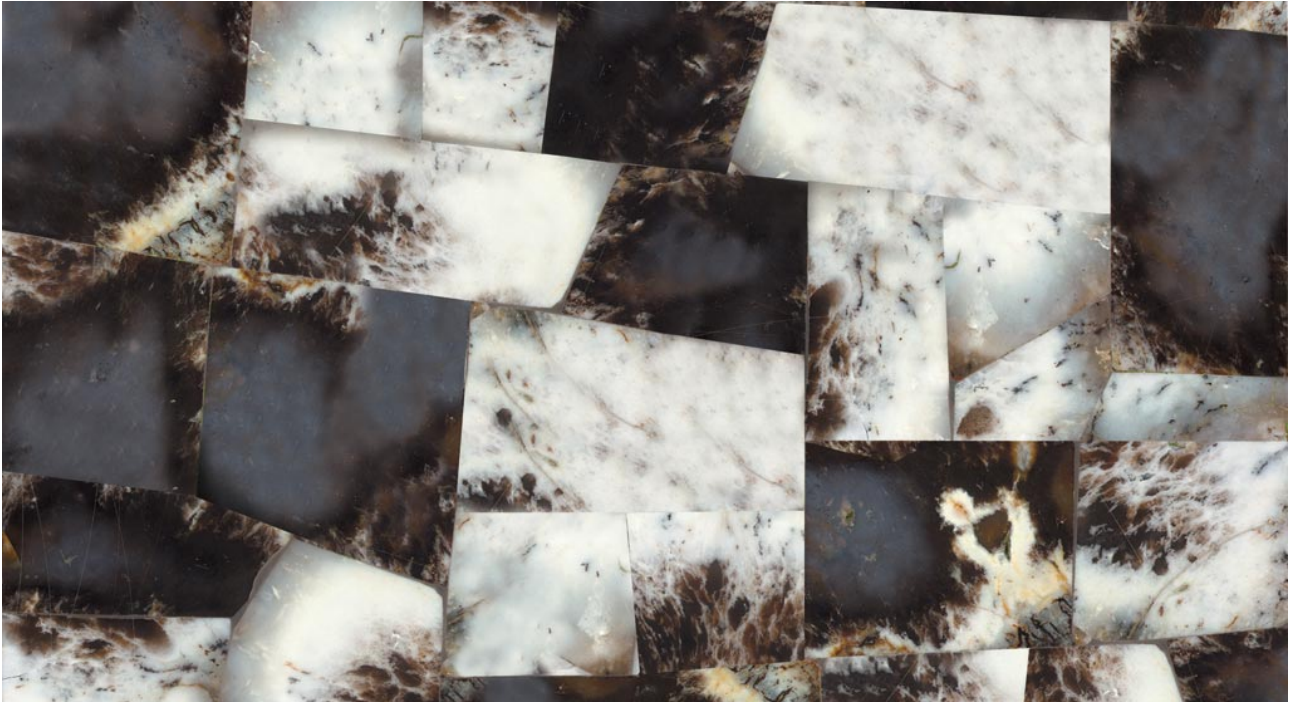

## Moss Opalite

Note: Natural stones are a product of nature and therefore variations in tones, shadowing, veining, texture and colour are inherent. Images and samples only represent the general characteristics of the stone.

### Product Specifications

Stone type	Gemstone
Color	white
Origin	-
Compressive strength (kg/cm <sup>2</sup> )	
After freezing (kg/cm <sup>2</sup> )	
Ultimate tensile strength (kg/cm <sup>2</sup> )	
Coefficient of thermal expansion (mm/mcm°C)	
Water absorption (%)	
Impact test/min. fall height (cm)	
Frictional Wear Test (mm)	
Density (kg/cm <sup>3</sup> )	