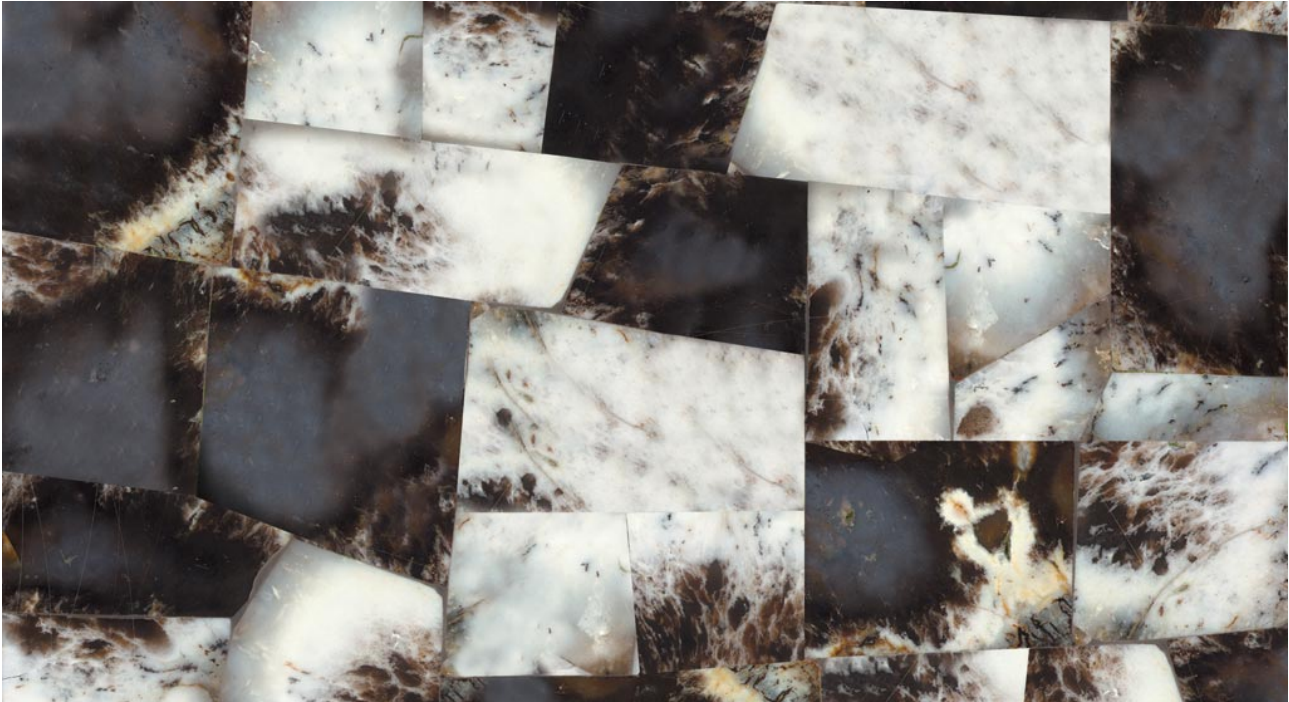

Moss Opalite

Note: Natural stones are a product of nature and therefore variations in tones, shadowing, veining, texture and colour are inherent. Images and samples only represent the general characteristics of the stone.

Product Specifications

Stone type	Gemstone
Color	white
Origin	-
Compressive strength (kg/cm ²)	
After freezing (kg/cm ²)	
Ultimate tensile strength (kg/cm ²)	
Coefficient of thermal expansion (mm/mcm°C)	
Water absorption (%)	
Impact test/min. fall height (cm)	
Frictional Wear Test (mm)	
Density (kg/cm ³)	