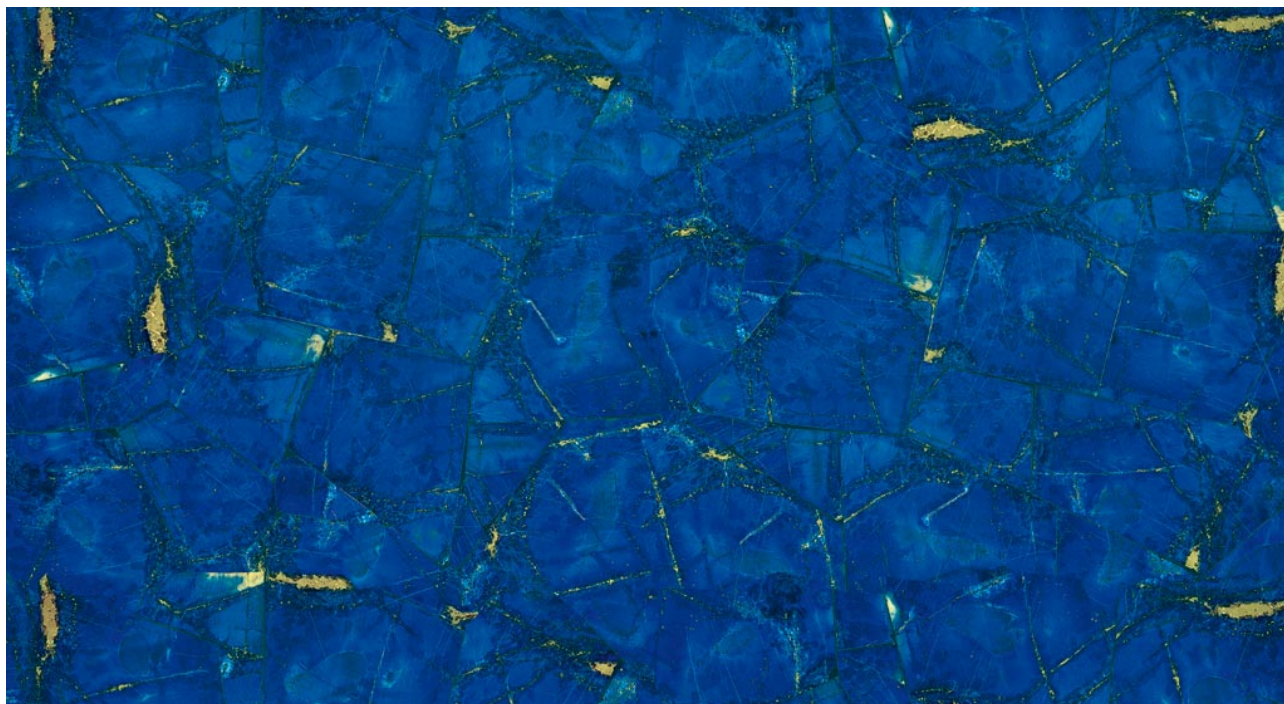

Lapis Lazuli A Plus

Note: Natural stones are a product of nature and therefore variations in tones, shadowing, veining, texture and colour are inherent. Images and samples only represent the general characteristics of the stone.

Product Specifications

Stone type	Gemstone
Color	blue
Origin	-
Compressive strength (kg/cm ²)	
After freezing (kg/cm ²)	
Ultimate tensile strength (kg/cm ²)	
Coefficient of thermal expansion (mm/mcm°C)	
Water absorption (%)	
Impact test/min. fall height (cm)	
Frictional Wear Test (mm)	
Density (kg/cm ³)	