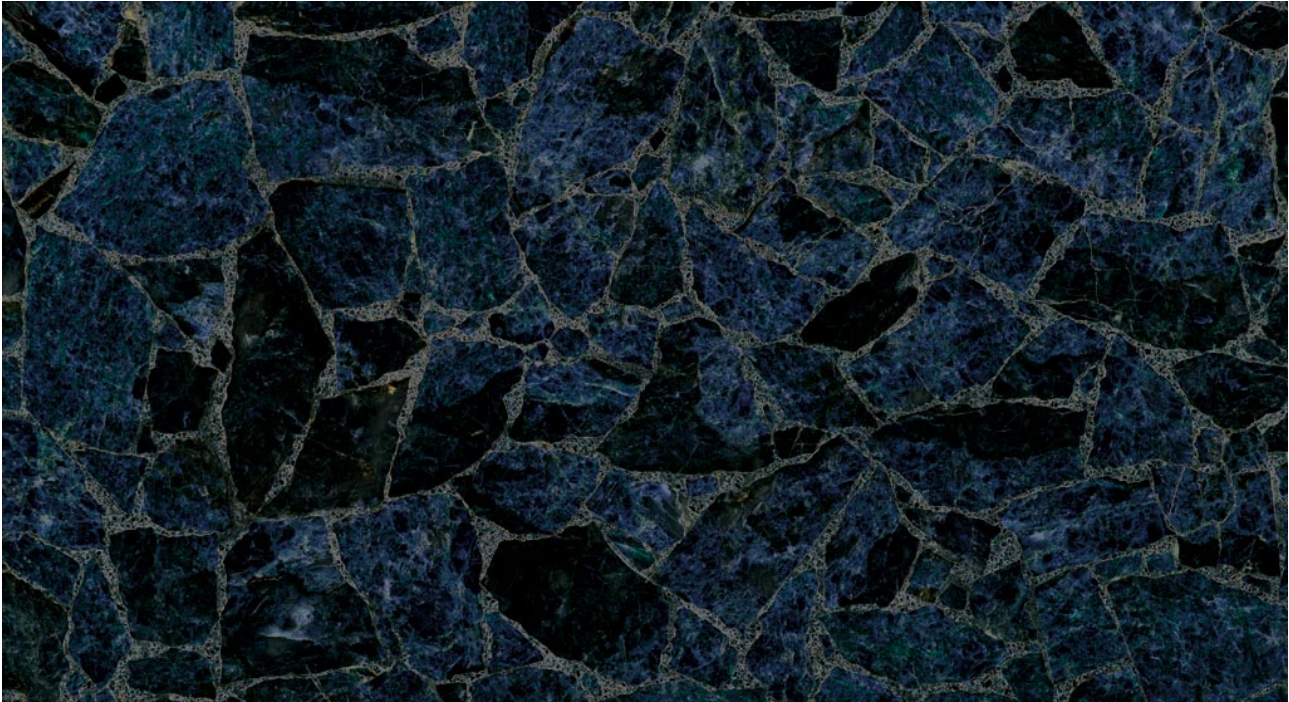

Apatite Coroldite

Note: Natural stones are a product of nature and therefore variations in tones, shadowing, veining, texture and colour are inherent. Images and samples only represent the general characteristics of the stone.

Product Specifications

Stone type	Gemstone
Color	blue
Origin	-
Compressive strength (kg/cm ²)	
After freezing (kg/cm ²)	
Ultimate tensile strength (kg/cm ²)	
Coefficient of thermal expansion (mm/mcm°C)	
Water absorption (%)	
Impact test/min. fall height (cm)	
Frictional Wear Test (mm)	
Density (kg/cm ³)	