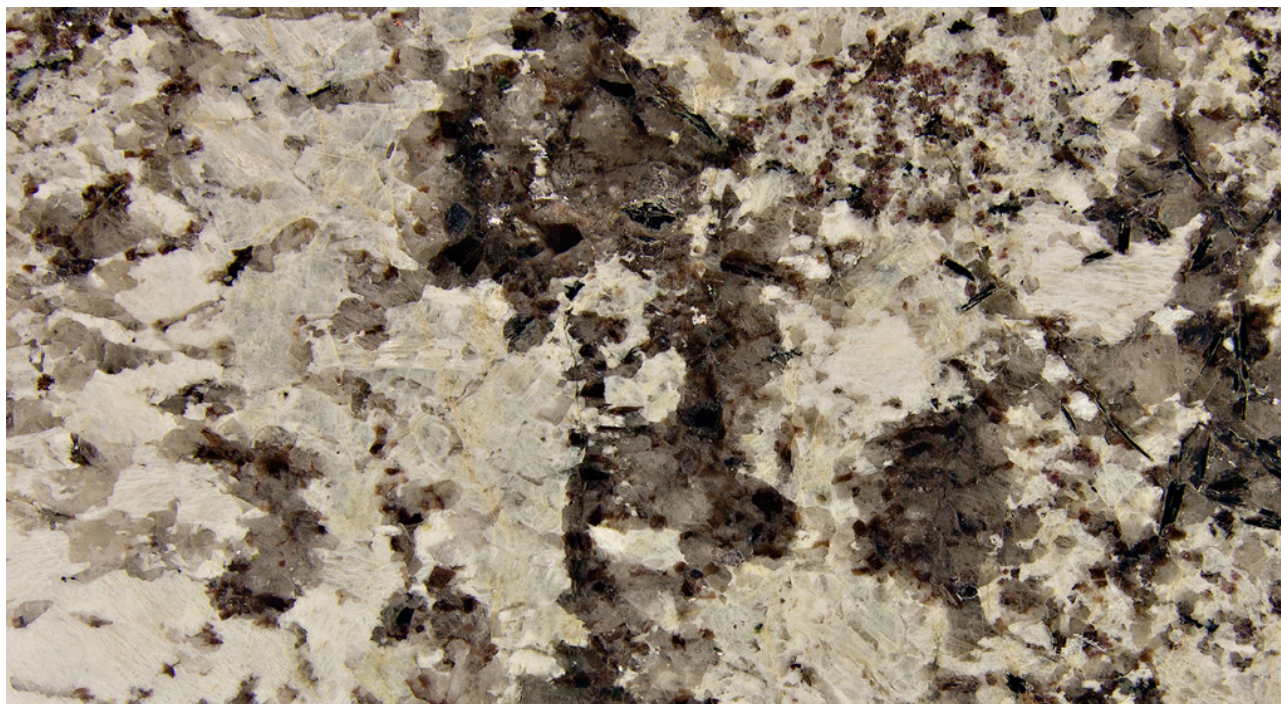

Delicatus White

Note: Natural stones are a product of nature and therefore variations in tones, shadowing, veining, texture and colour are inherent. Images and samples only represent the general characteristics of the stone.

Product Specifications

Stone type	Granite
Color	white
Origin	Brazil
Compressive strength (kg/cm ²)	2105
After freezing (kg/cm ²)	1758
Ultimate tensile strength (kg/cm ²)	145
Coefficient of thermal expansion (mm/mcm°C)	0,0063
Water absorption (%)	0,35
Impact test/min. fall height (cm)	0
Frictional Wear Test (mm)	0
Density (kg/cm ³)	2603