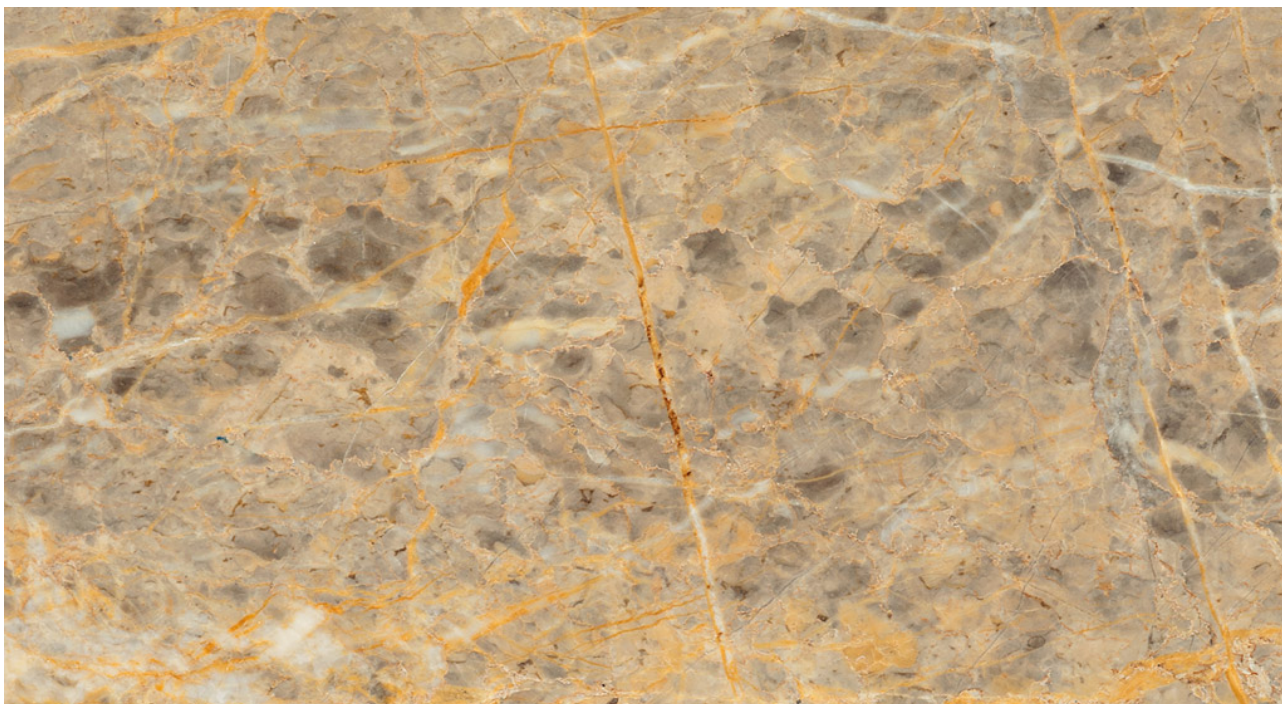

Ritsona

Note: Natural stones are a product of nature and therefore variations in tones, shadowing, veining, texture and colour are inherent. Images and samples only represent the general characteristics of the stone.

Product Specifications

Stone type	Marble
Color	yellow
Origin	Greece
Compressive strength (kg/cm ²)	729
After freezing (kg/cm ²)	0
Ultimate tensile strength (kg/cm ²)	0
Coefficient of thermal expansion (mm/mcm°C)	0
Water absorption (%)	0
Impact test/min. fall height (cm)	0
Frictional Wear Test (mm)	0
Density (kg/cm ³)	2710