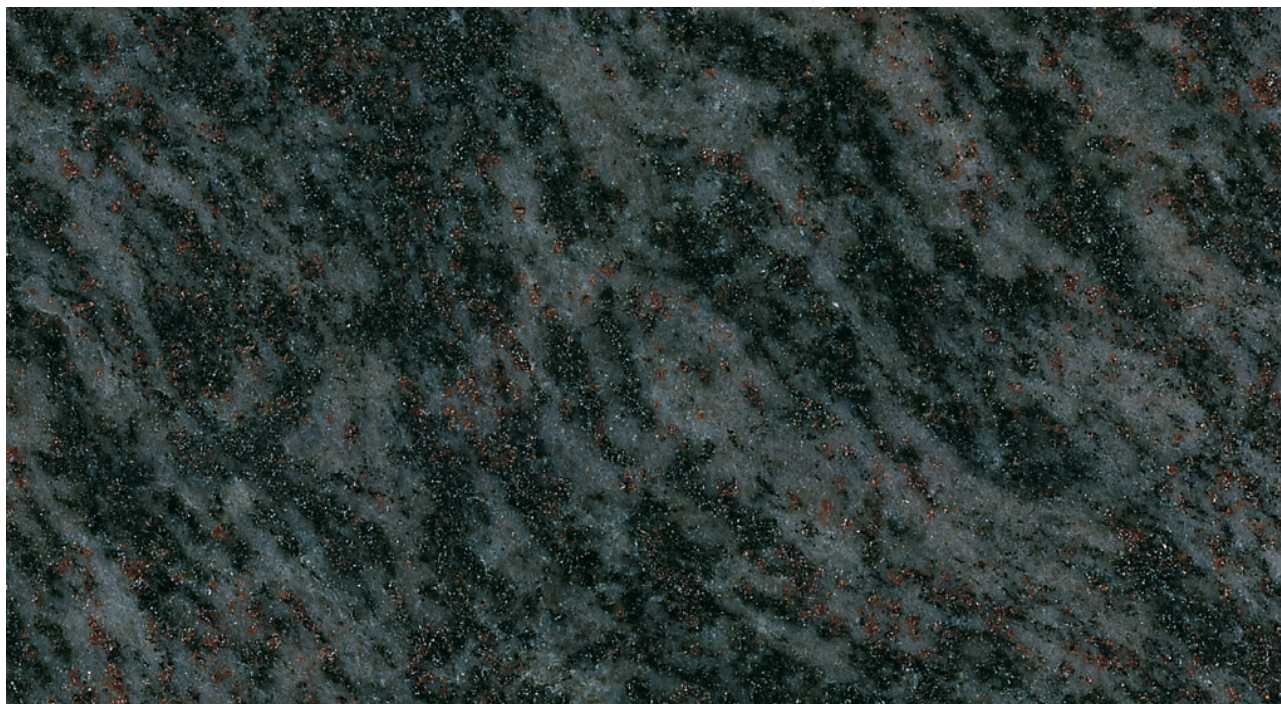

Paradiso Blue

Note: Natural stones are a product of nature and therefore variations in tones, shadowing, veining, texture and colour are inherent. Images and samples only represent the general characteristics of the stone.

Product Specifications

Stone type	Granite
Color	blue
Origin	India
Compressive strength (kg/cm ²)	1993
After freezing (kg/cm ²)	1590
Ultimate tensile strength (kg/cm ²)	111
Coefficient of thermal expansion (mm/mcm°C)	0
Water absorption (%)	0,22
Impact test/min. fall height (cm)	46
Frictional Wear Test (mm)	0
Density (kg/cm ³)	2683