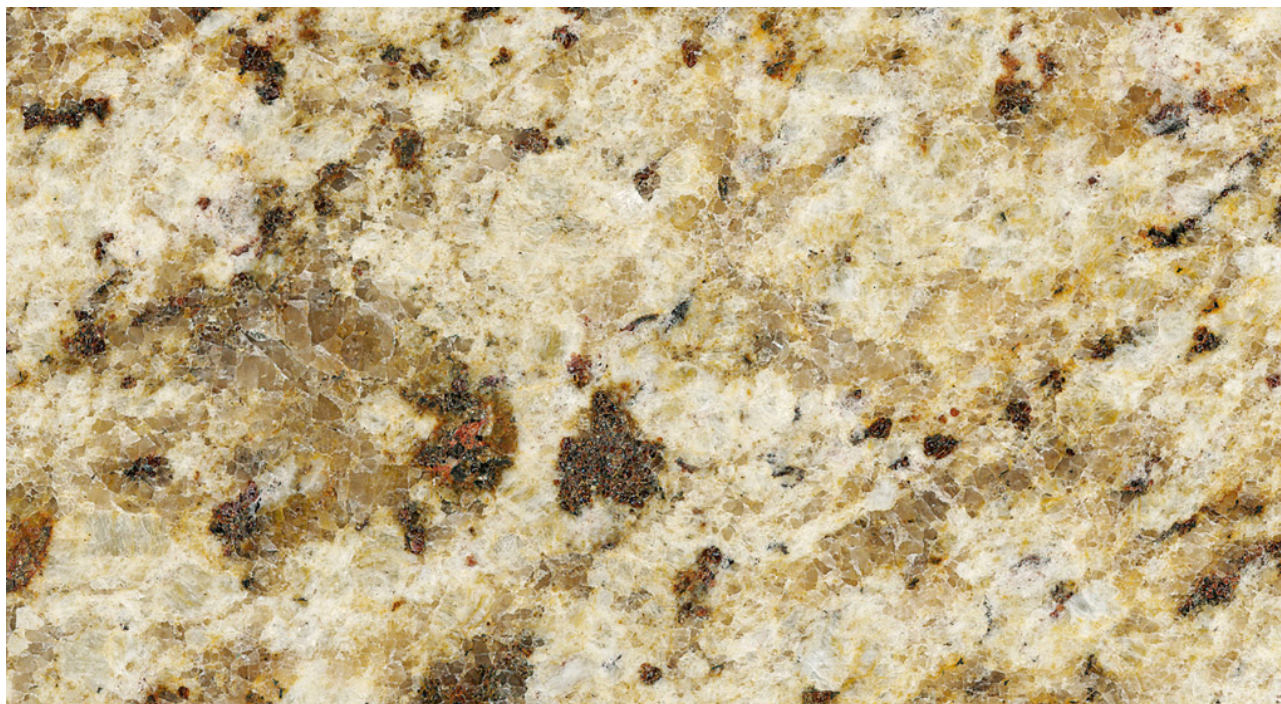

Giallo Ornamentale

Note: Natural stones are a product of nature and therefore variations in tones, shadowing, veining, texture and colour are inherent. Images and samples only represent the general characteristics of the stone.

Product Specifications

Stone type	Granite
Color	yellow
Origin	Brazil
Compressive strength (kg/cm ²)	1776
After freezing (kg/cm ²)	1610
Ultimate tensile strength (kg/cm ²)	152
Coefficient of thermal expansion (mm/mcm°C)	0
Water absorption (%)	0,23
Impact test/min. fall height (cm)	0
Frictional Wear Test (mm)	0
Density (kg/cm ³)	2621