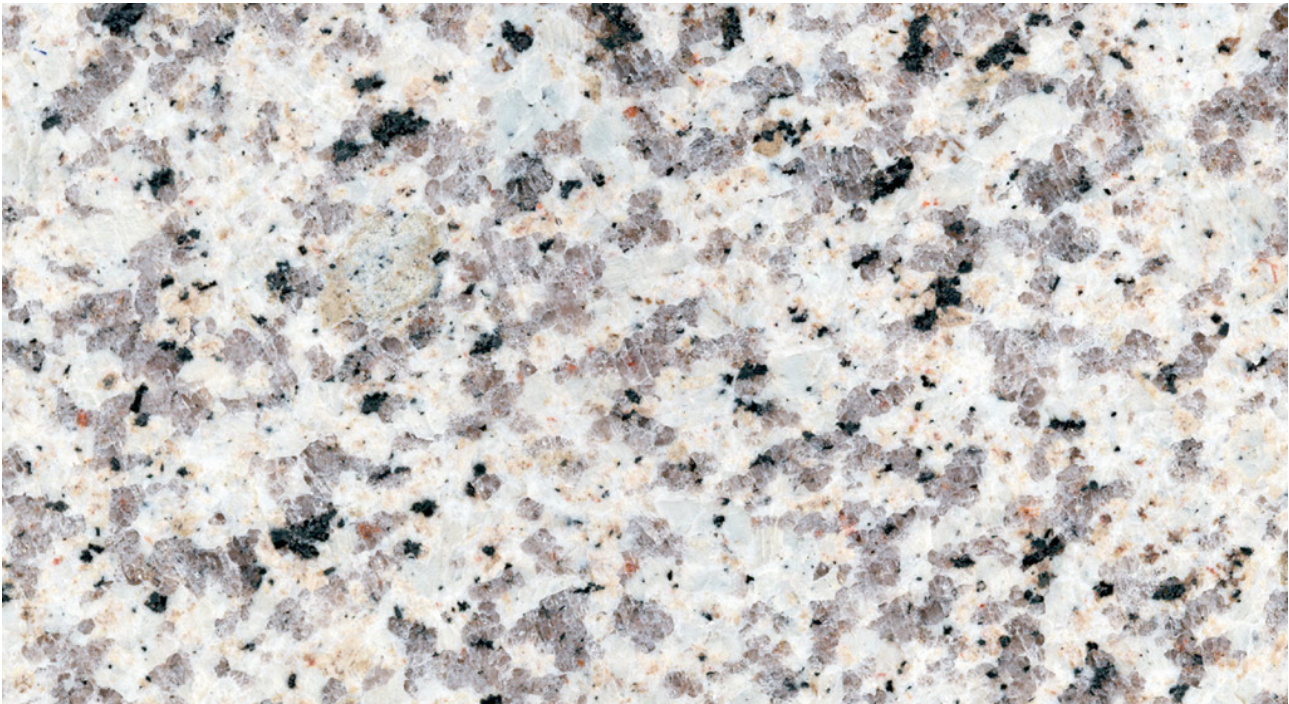

Aqua Mist

Note: Natural stones are a product of nature and therefore variations in tones, shadowing, veining, texture and colour are inherent. Images and samples only represent the general characteristics of the stone.

Product Specifications

Stone type	Granite
Color	white
Origin	Canada
Compressive strength (kg/cm ²)	2051
After freezing (kg/cm ²)	1761
Ultimate tensile strength (kg/cm ²)	116
Coefficient of thermal expansion (mm/mcm°C)	0,0073
Water absorption (%)	0,27
Impact test/min. fall height (cm)	59
Frictional Wear Test (mm)	3,5
Density (kg/cm ³)	2603