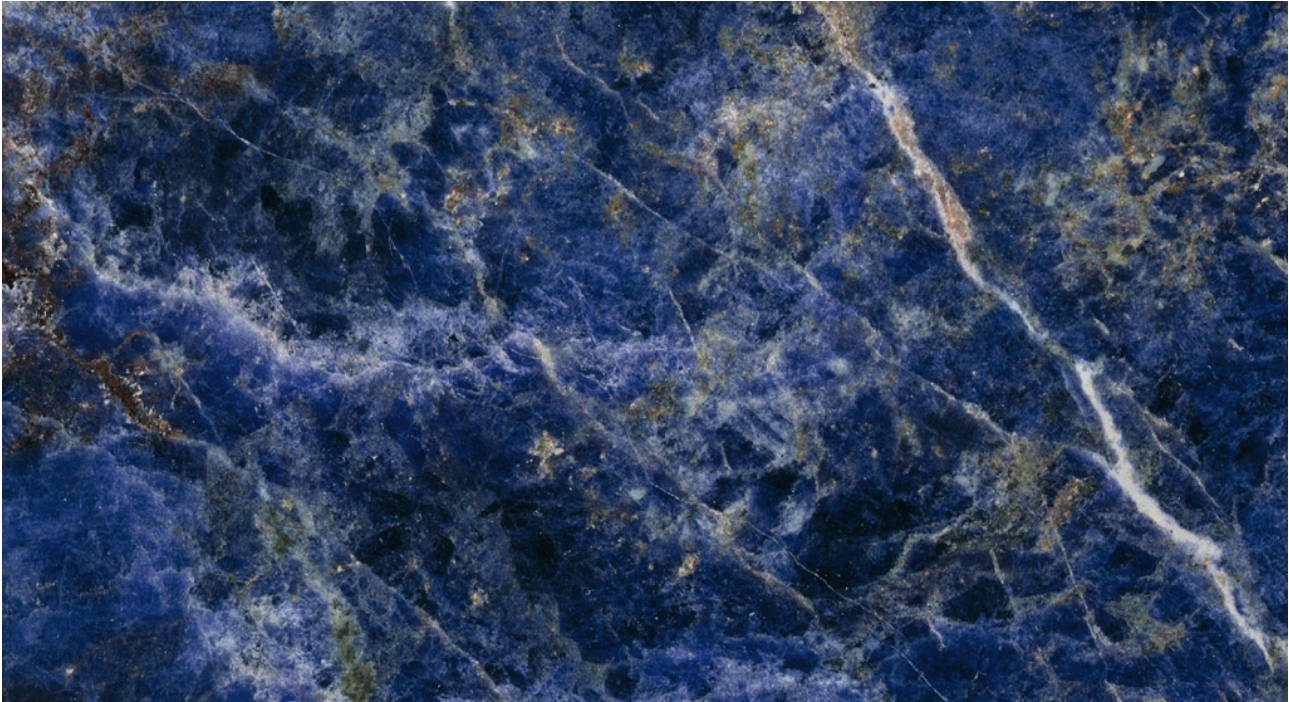

Sodalite Blue

Note: Natural stones are a product of nature and therefore variations in tones, shadowing, veining, texture and colour are inherent. Images and samples only represent the general characteristics of the stone.

Product Specifications

Stone type	Marble
Color	blue
Origin	Bolivia
Compressive strength (kg/cm ²)	0
After freezing (kg/cm ²)	0
Ultimate tensile strength (kg/cm ²)	0
Coefficient of thermal expansion (mm/mcm°C)	0
Water absorption (%)	0
Impact test/min. fall height (cm)	0
Frictional Wear Test (mm)	0
Density (kg/cm ³)	0