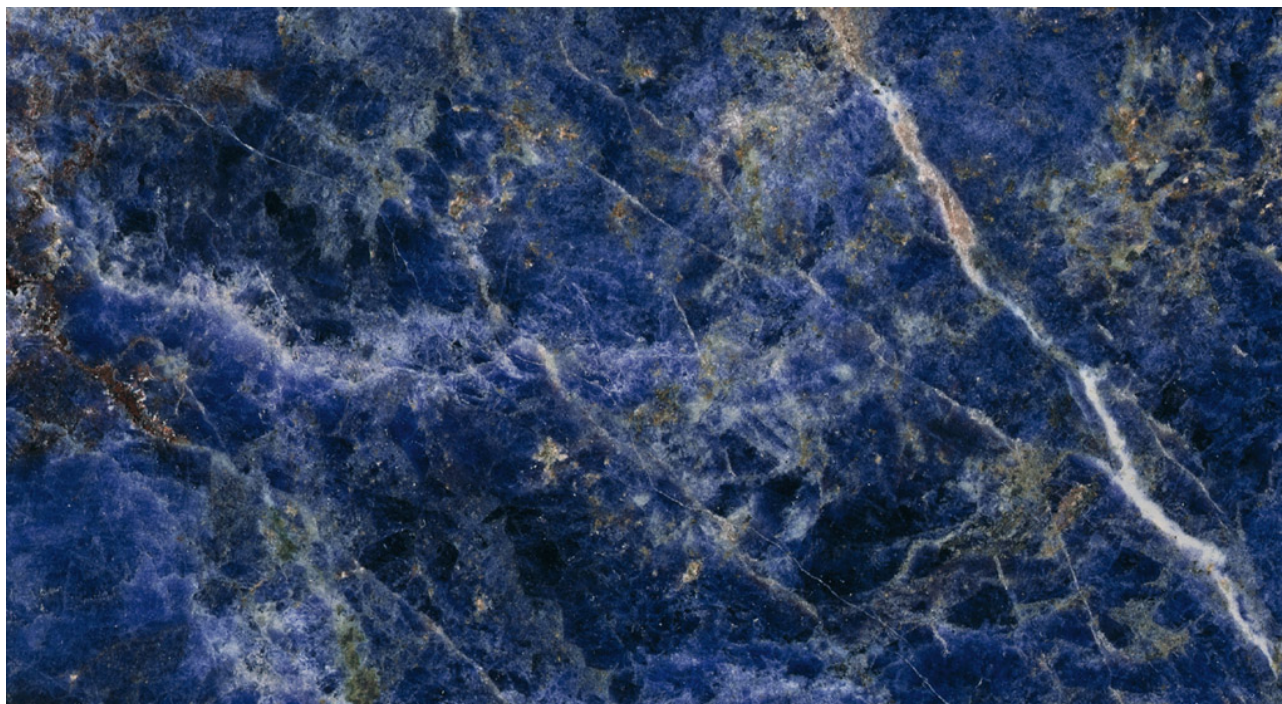

Sodalite Blue

Note: Natural stones are a product of nature and therefore variations in tones, shadowing, veining, texture and colour are inherent. Images and samples only represent the general characteristics of the stone.

Product Specifications

Stone type	Marble
Color	blue
Origin	Bolivia
Compressive strength (kg/cm ²)	0
After freezing (kg/cm ²)	0
Ultimate tensile strength (kg/cm ²)	0
Coefficient of thermal expansion (mm/mcm°C)	0
Water absorption (%)	0
Impact test/min. fall height (cm)	0
Frictional Wear Test (mm)	0
Density (kg/cm ³)	0